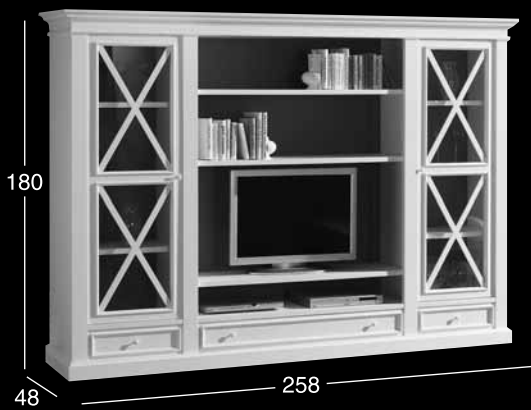

Ref. 2040A
Vitrina
Bookshelves / Vitrine
M-Nata trasera piedra
H-Nata